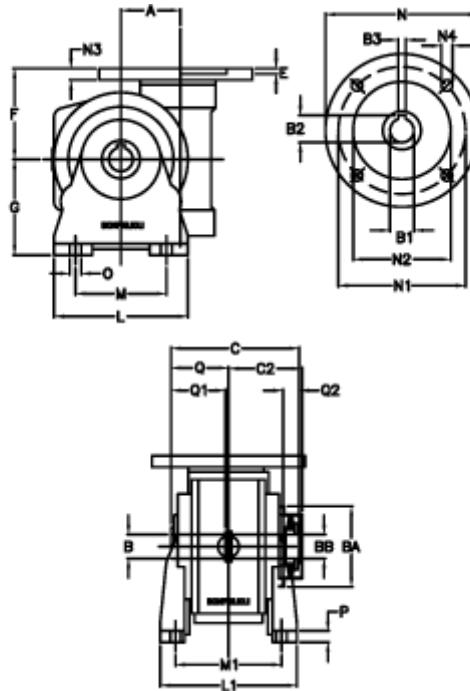

Article number: 390204401432236

Description: Worm Gear with Torque Limiter
VF 44-L2-V-14-P63B5

Measures

a	= 44.60	C2	= 48	M1	= 81.0	Q	= 32.0
B	= 18	Description	= VF 44V-xx-63B5	N	= 140	Q1	= 32
B1 E7	= 11	E	= 2.0	N1	= 115	Q2	= 12
B2	= 12.8	F	= 65	N2	= 95		
B3 H9	= 4	g	= 72	N3	= 10.5		
BA	= 40	L	= 90	N4	= 9,5		
BB H7	= 11	L1	= 98.0	O	= 8.5		
C	= 79	m	= 52	P	= 10		